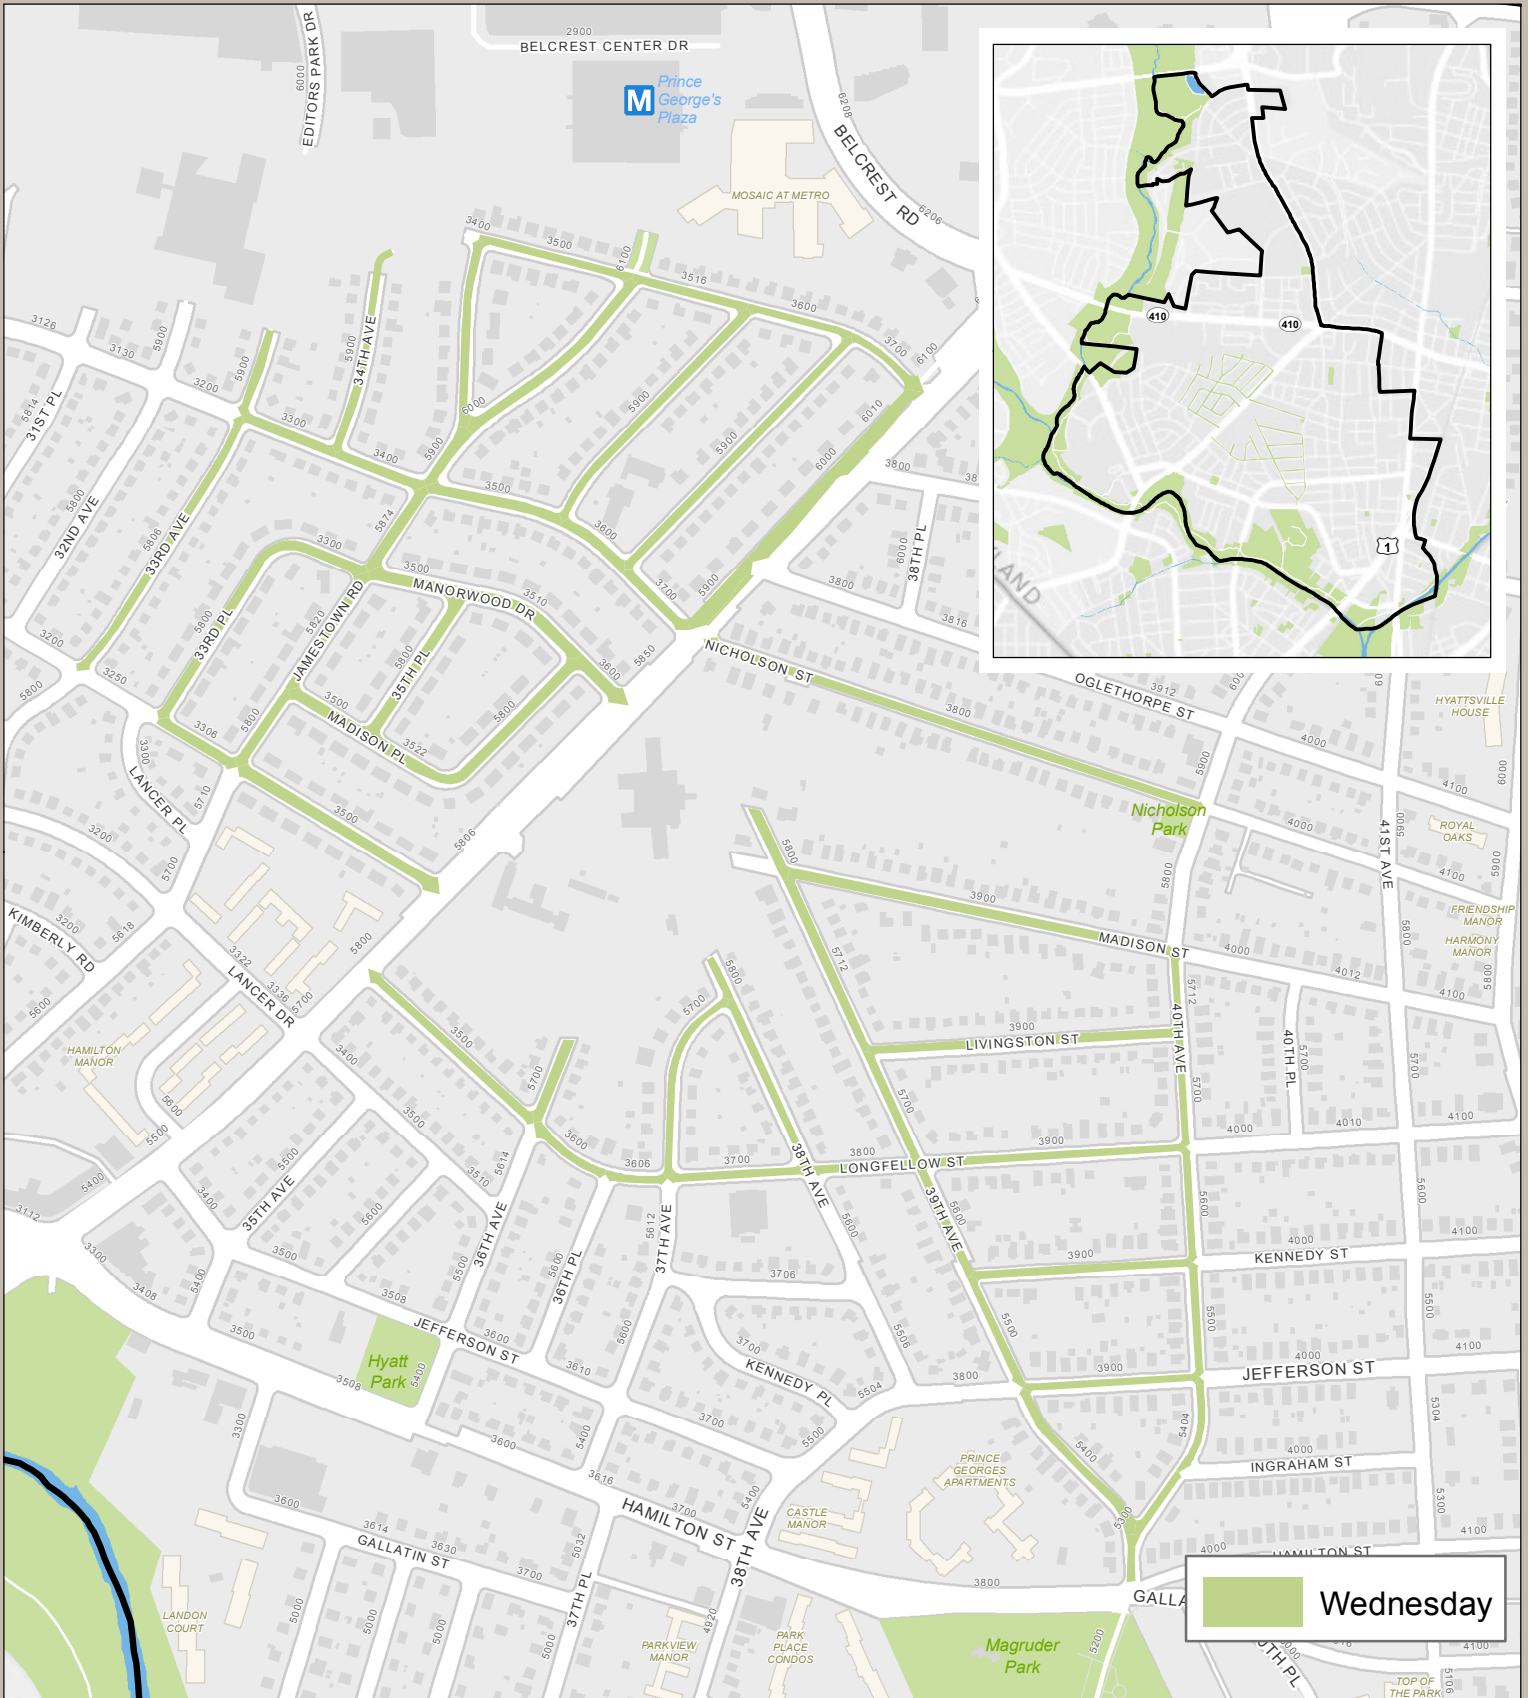

Wednesday Trash Collection Route

City of Hyattsville

Wednesday

- City Boundary
- Multi-family
- Buildings

Map Produced by Sandra Fuentes
October 9, 2014

Department of Community & Economic Development
www.hyattsville.org
(301) 985-5000